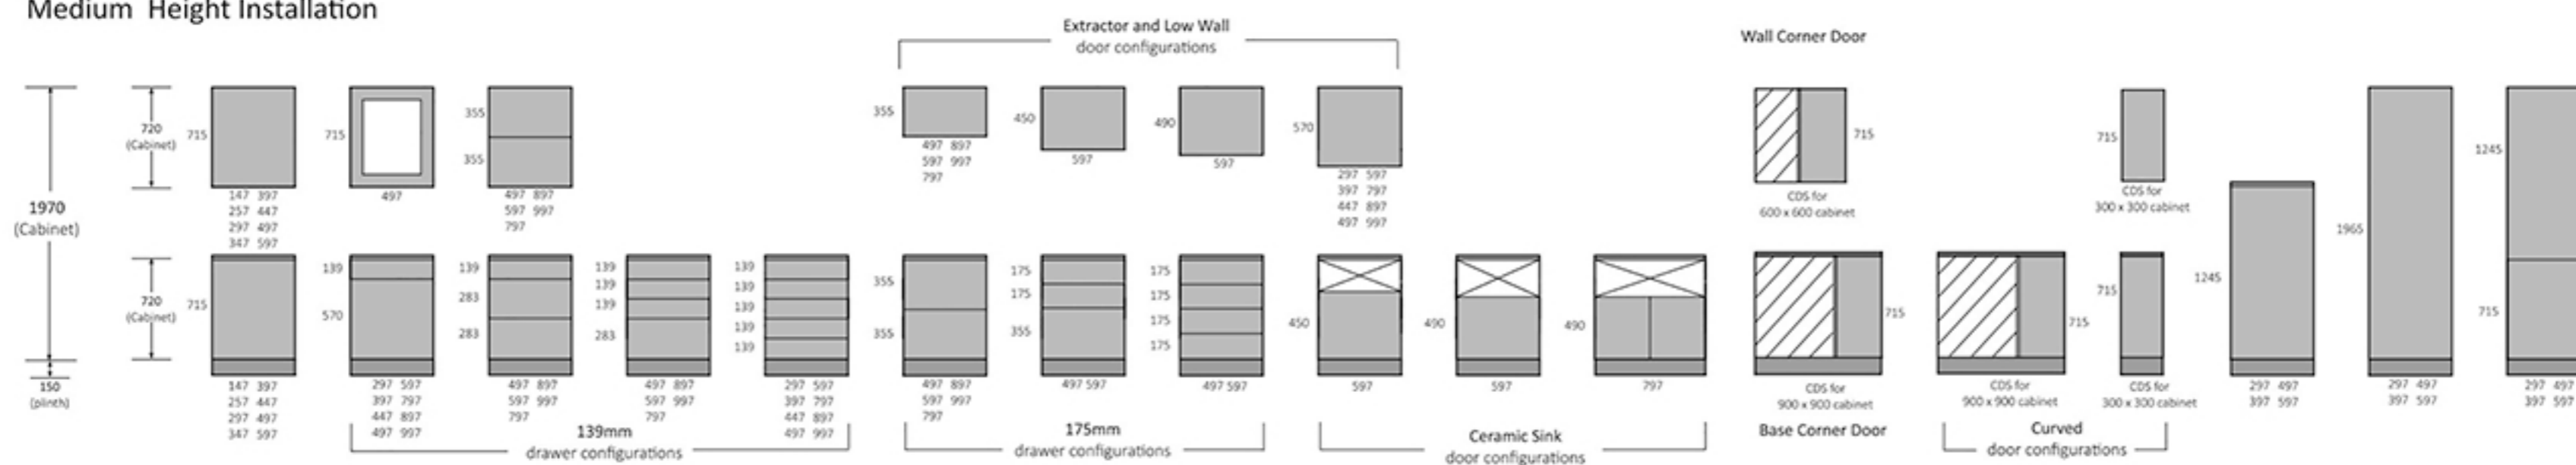

KITCHEN FASCIA MATRIX FOR LAY-ON DOORS

This matrix can be referred to when planning lay-on doors. Availability varies between ranges. Please see relevant door range pages earlier in the Directory for full range content.

Tall Height Installation

Medium Height Installation

Low Height Installation

DOOR COMBINATIONS LAY-ON

To be used with appliances (600mm wide) in tower and studio units

NOTE: APPLIANCE HEIGHTS DO VARY, OVEN TRIMMERS/FILLERS MAY NEED TO BE INCREASED OR DECREASED IN SIZE. IT IS ADVISABLE TO CHECK DOOR SIZES AVAILABLE BEFORE ORDERING APPLIANCES. NOT ALL DOORS ARE AVAILABLE IN EVERY RANGE, PLEASE REFER TO PRICE LIST.