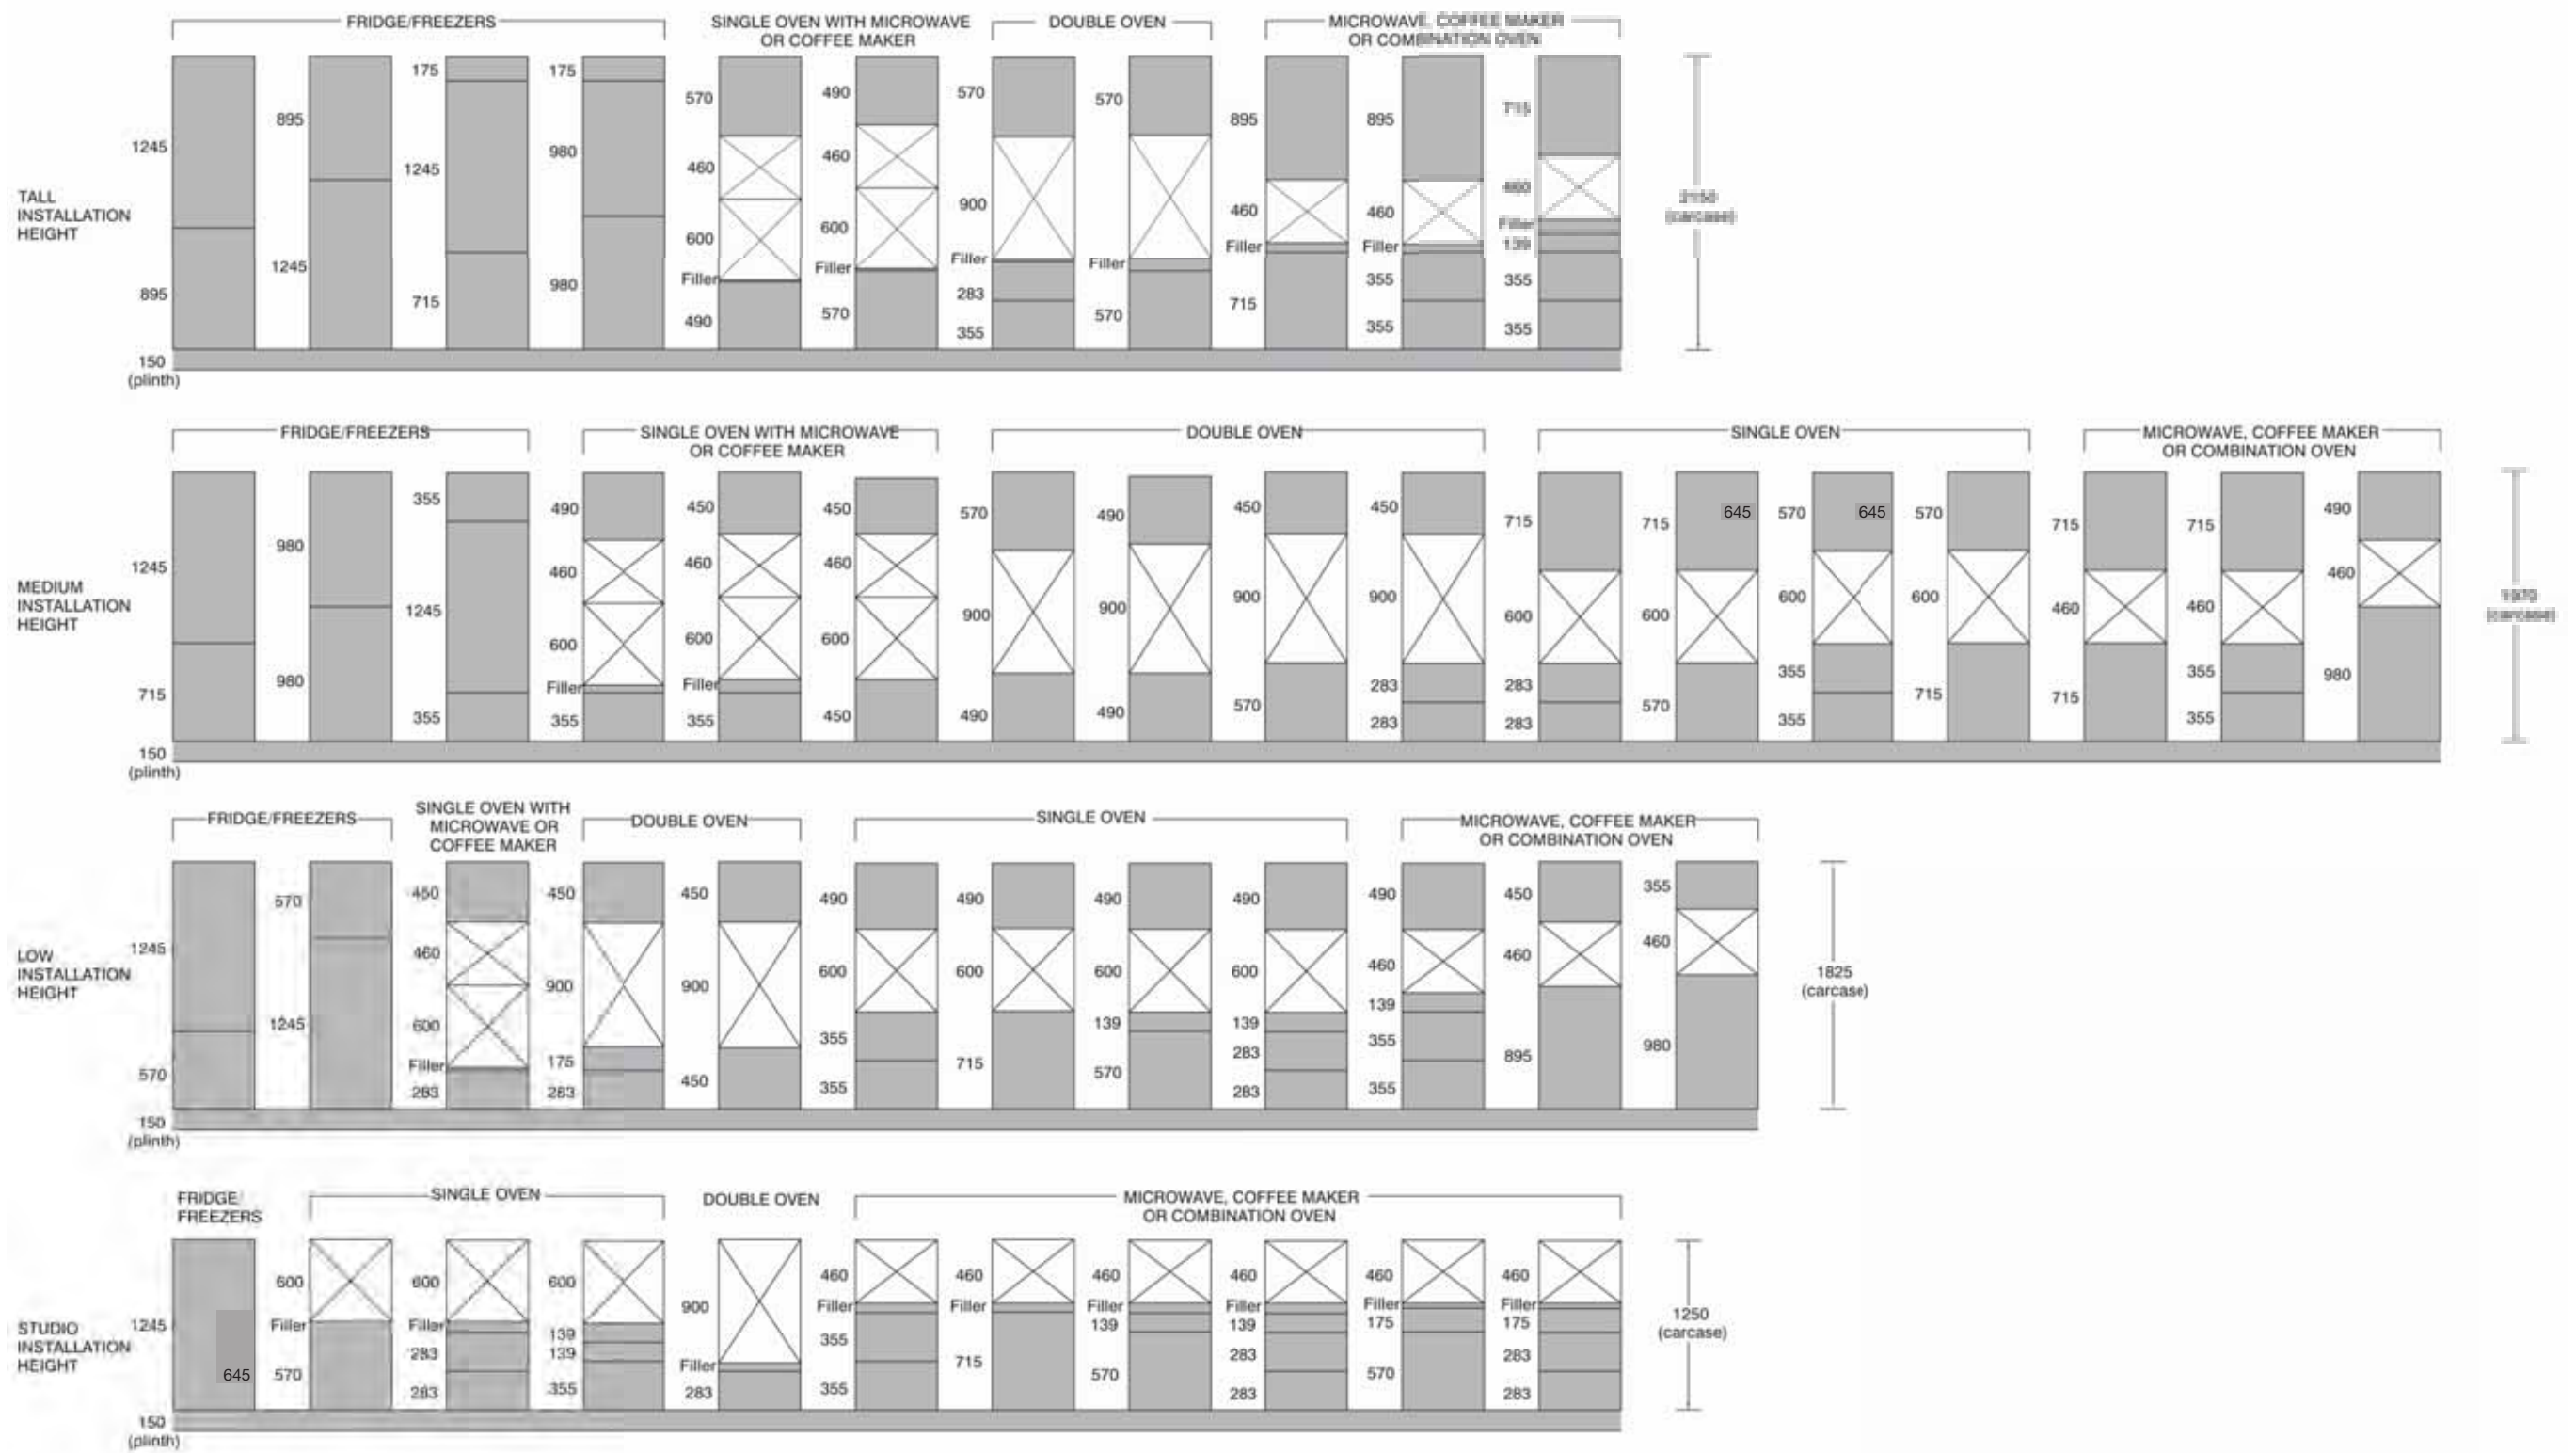

KITCHEN FASCIA MATRIX FOR LAY-ON DOORS

This matrix can be referred to when planning lay-on doors. Availability varies between ranges. Please see relevant door range pages earlier in the Directory for full range content.

Tall Height Installation

Medium Height Installation

Low Height Installation

DOOR COMBINATIONS LAY-ON

To be used with appliances (600mm wide) in tower and studio units

NOTE: APPLIANCE HEIGHTS DO VARY, OVEN TRIMMERS/FILLERS MAY NEED TO BE INCREASED OR DECREASED IN SIZE. IT IS ADVISABLE TO CHECK DOOR SIZES AVAILABLE BEFORE ORDERING APPLIANCES. NOT ALL DOORS ARE AVAILABLE IN EVERY RANGE, PLEASE REFER TO PRICE LIST.