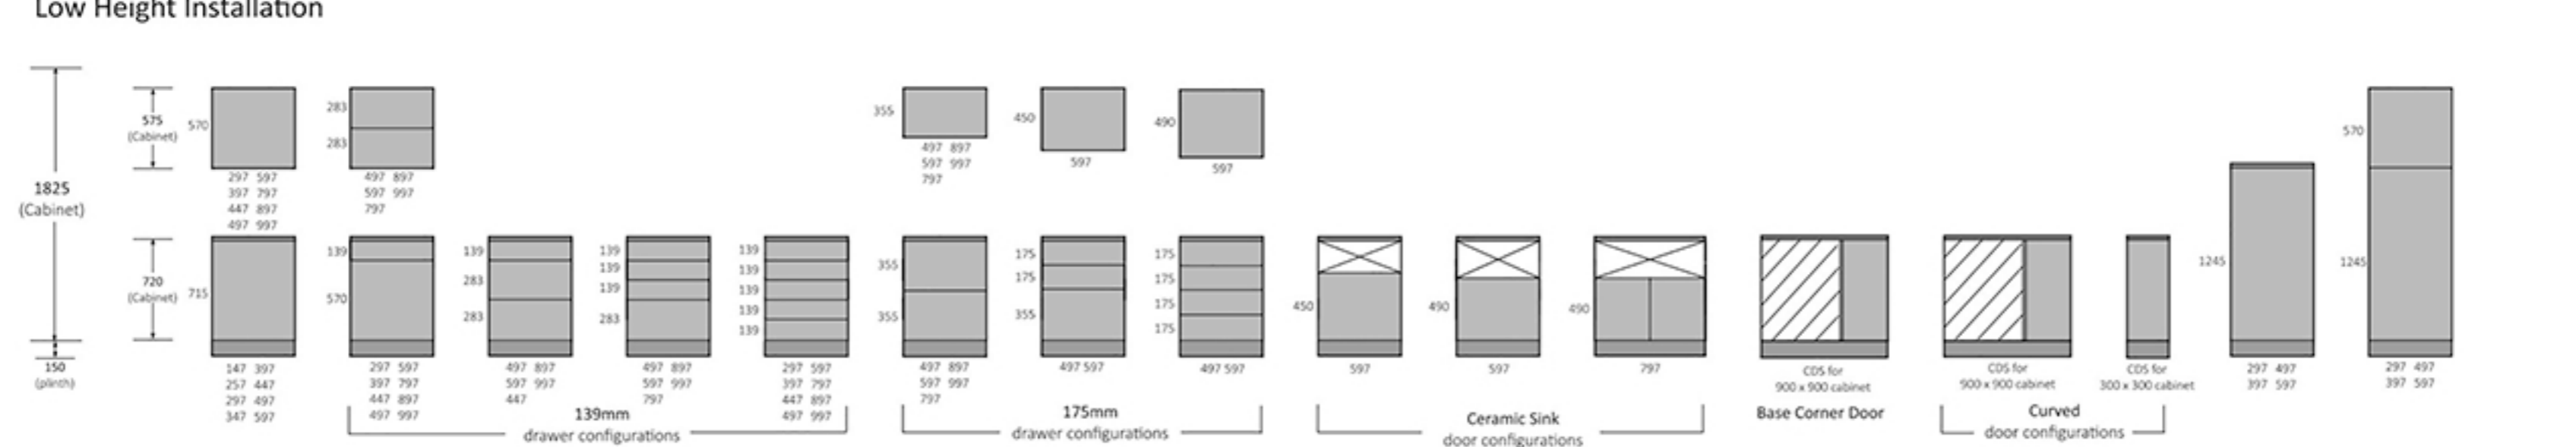

KITCHEN FASCIA MATRIX FOR LAY-ON DOORS

This matrix can be referred to when planning lay-on doors. Availability varies between ranges. Please see relevant door range pages earlier in the Directory for full range content.

Tall Height Installation

Medium Height Installation

Low Height Installation

DOOR COMBINATIONS LAY-ON

To be used with appliances (600mm wide) in tower and studio units

NOTE: APPLIANCE HEIGHTS DO VARY, OVEN TRIMMERS/FILLERS MAY NEED TO BE INCREASED OR DECREASED IN SIZE. IT IS ADVISABLE TO CHECK DOOR SIZES AVAILABLE BEFORE ORDERING APPLIANCES. NOT ALL DOORS ARE AVAILABLE IN EVERY RANGE, PLEASE REFER TO PRICE LIST.