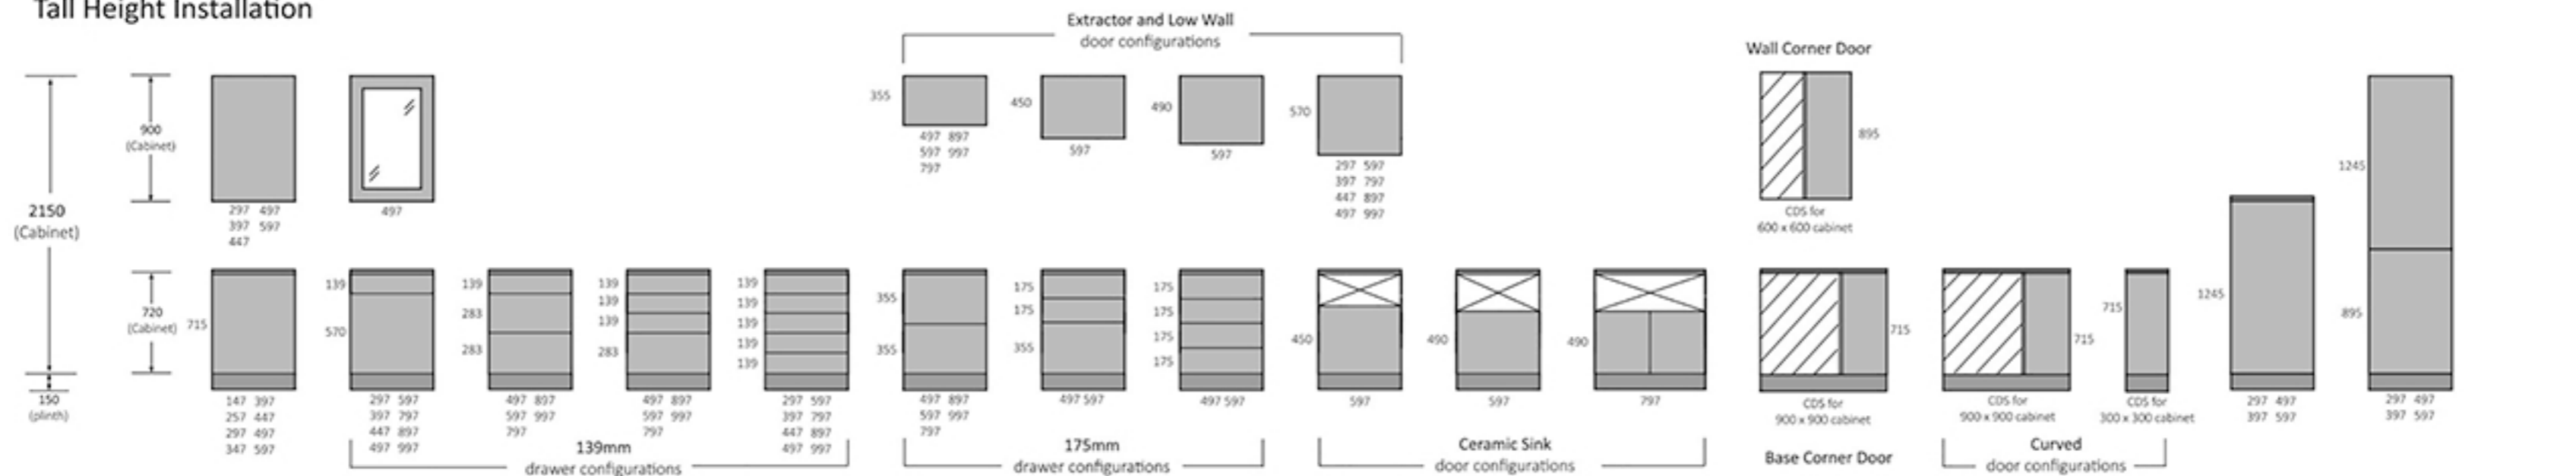

KITCHEN FASCIA MATRIX FOR LAY-ON DOORS

This matrix can be referred to when planning lay-on doors. Availability varies between ranges. Please see relevant door range pages earlier in the Directory for full range content.

Tall Height Installation

Medium Height Installation

Low Height Installation

DOOR COMBINATIONS LAY-ON

To be used with appliances (600mm wide) in tower and studio units

NOTE: APPLIANCE HEIGHTS DO VARY, OVEN TRIMMERS/FILLERS MAY NEED TO BE INCREASED OR DECREASED IN SIZE. IT IS ADVISABLE TO CHECK DOOR SIZES AVAILABLE BEFORE ORDERING APPLIANCES. NOT ALL DOORS ARE AVAILABLE IN EVERY RANGE, PLEASE REFER TO PRICE LIST.