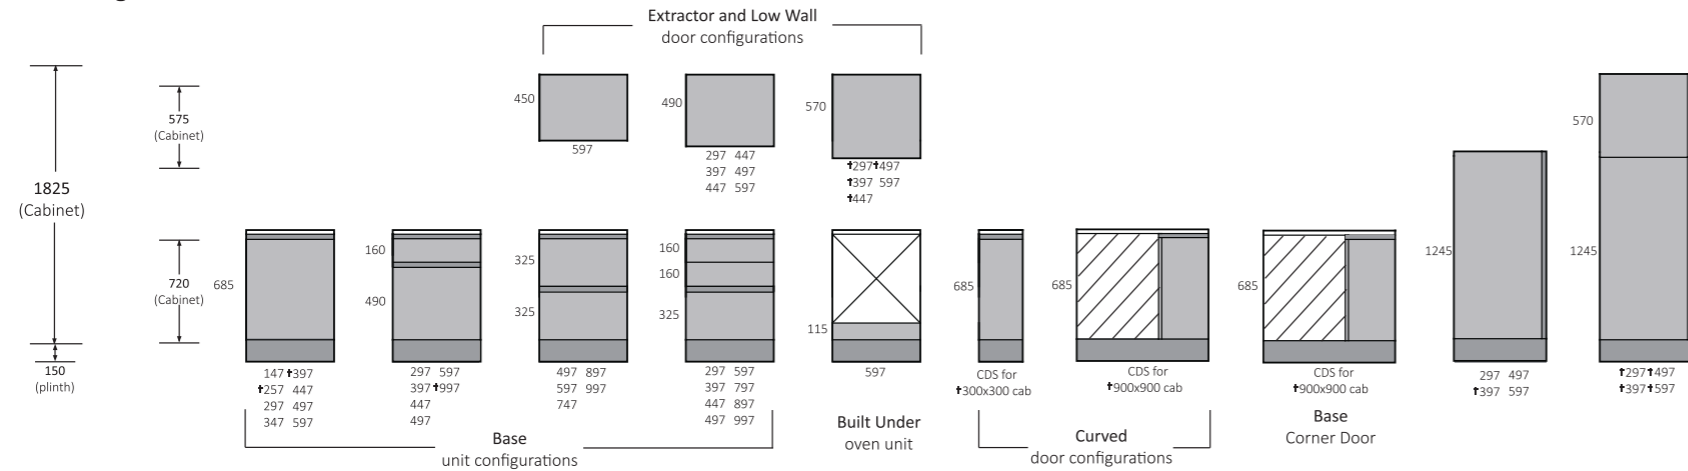

KITCHEN FASCIA MATRIX FOR HANDLELESS RAIL SIZES

This matrix can be referred to when planning Ellerton, Parker, Porter, Porter PtO and Tomba.
Availability varies between ranges. Please see relevant door range pages earlier in the Directory for full range content

Tall Height Installation

Medium Height Installation

Low Height Installation

APPLIANCE HOUSING DOORS

Ellerton and Tomba door ranges include doors with vertical handle profiles for use in appliance and larger applications.

- * Available in Ellerton only
- † Available in Tomba only

DOOR COMBINATIONS FOR HANDLELESS RAIL

(Ellerton, Parker, Porter, Porter PTO and Tomba)

Suggested handleless door/drawer combinations to be used with larder units and appliance housing (600mm wide)