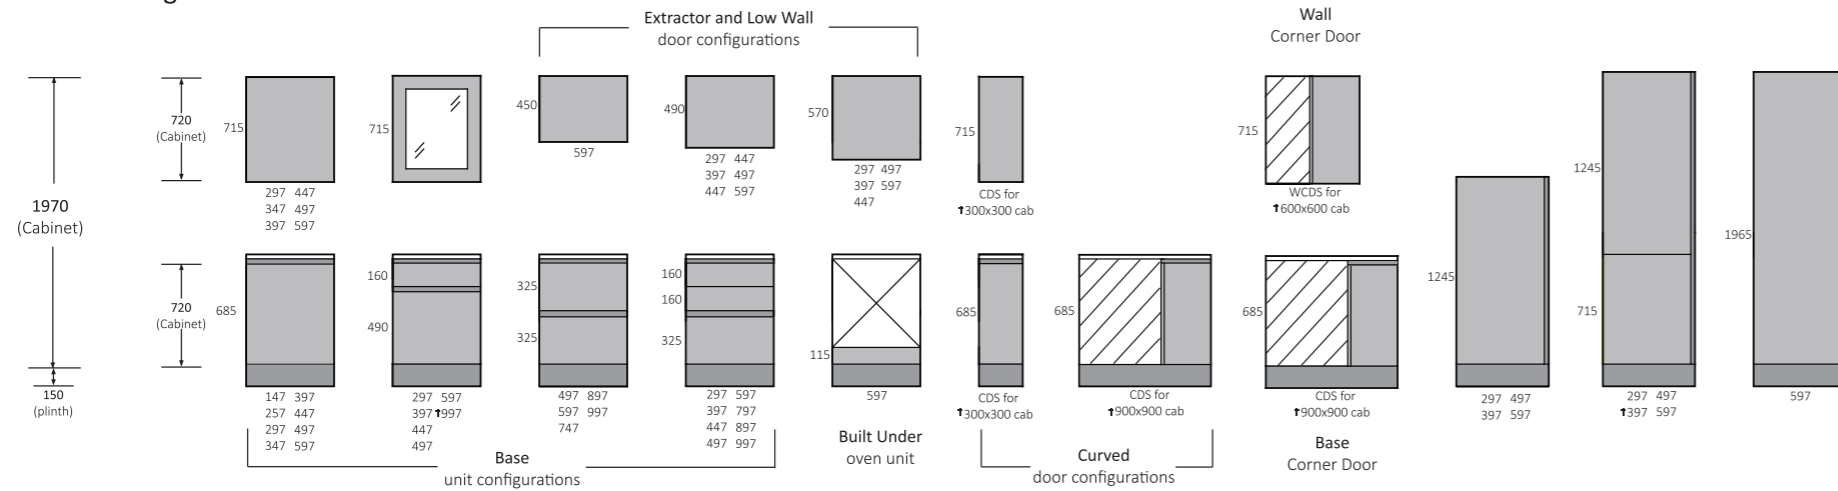

KITCHEN FASCIA MATRIX FOR HANDLELESS RAIL SIZES

This matrix can be referred to when planning Ellerton, Parker, Porter, Porter PtO and Tomba.
Availability varies between ranges. Please see relevant door range pages earlier in the Directory for full range content

Tall Height Installation

Medium Height Installation

Low Height Installation

APPLIANCE HOUSING DOORS

Ellerton and Tomba door ranges include doors with vertical handle profiles for use in appliance and larger applications.

- * Available in Ellerton only
- † Available in Tomba only

DOOR COMBINATIONS FOR HANDLELESS RAIL

(Ellerton, Parker, Porter, Porter PTO and Tomba)

Suggested handleless door/drawer combinations to be used with larder units and appliance housing (600mm wide)