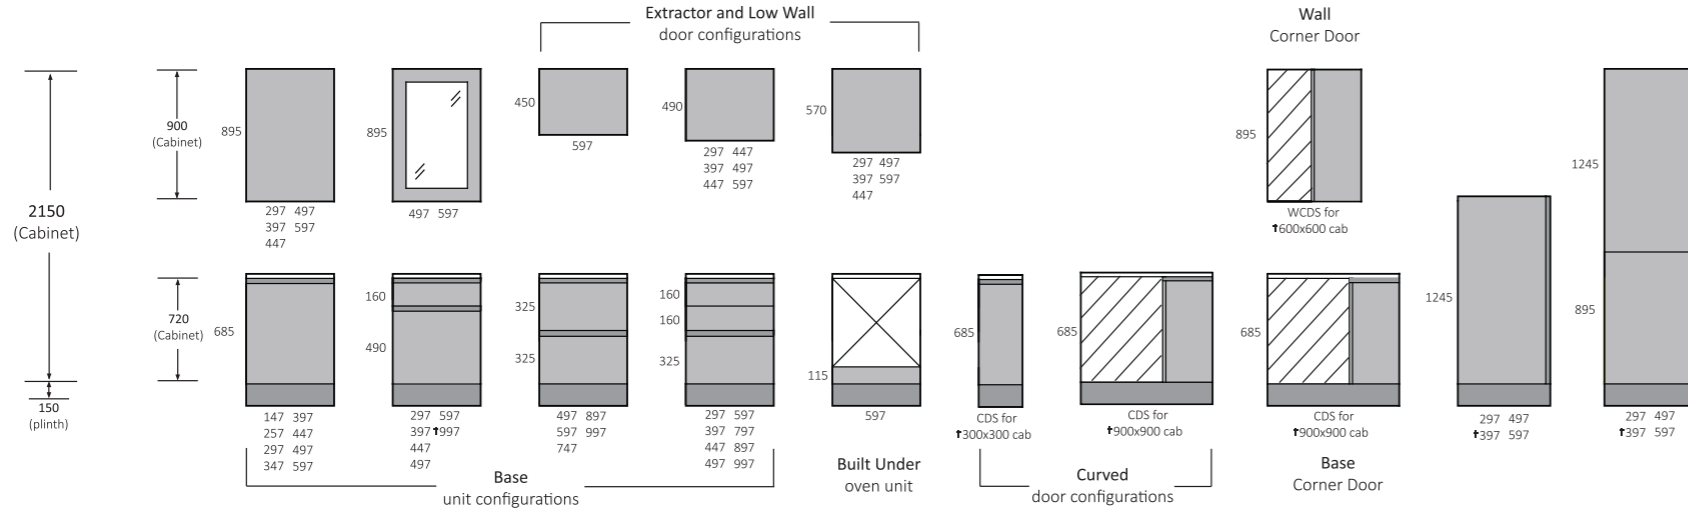

KITCHEN FASCIA MATRIX FOR HANDLELESS RAIL SIZES

This matrix can be referred to when planning Ellerton, Parker, Porter, Porter PtO and Tomba.
Availability varies between ranges. Please see relevant door range pages earlier in the Directory for full range content

Tall Height Installation

Medium Height Installation

Low Height Installation

APPLIANCE HOUSING DOORS

Ellerton and Tomba door ranges include doors with vertical handle profiles for use in appliance and larger applications.

- * Available in Ellerton only
- † Available in Tomba only

DOOR COMBINATIONS FOR HANDLELESS RAIL

(Ellerton, Parker, Porter, Porter PTO and Tomba)

Suggested handleless door/drawer combinations to be used with larder units and appliance housing (600mm wide)