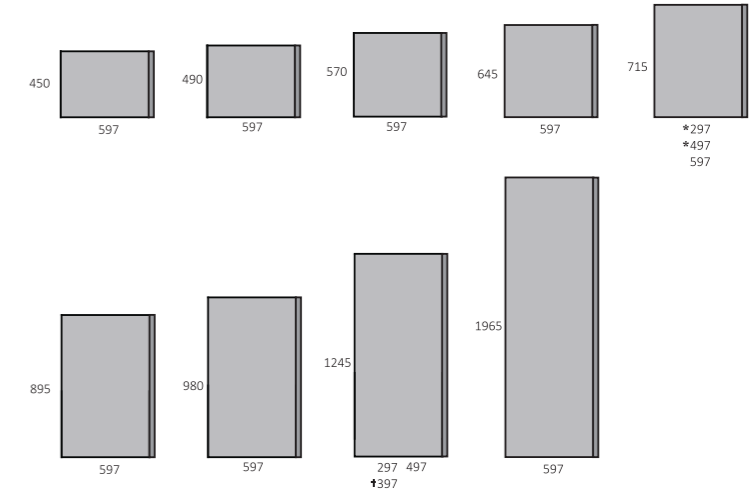

KITCHEN FASCIA MATRIX FOR HANDLELESS RAIL SIZES

This matrix can be referred to when planning Ellerton, Parker, Porter, Porter PtO and Tomba.
Availability varies between ranges. Please see relevant door range pages earlier in the Directory for full range content

Tall Height Installation

Medium Height Installation

Low Height Installation

APPLIANCE HOUSING DOORS

Ellerton and Tomba door ranges include doors with vertical handle profiles for use in appliance and larger applications.

- * Available in Ellerton only
- † Available in Tomba only

DOOR COMBINATIONS FOR HANDLELESS RAIL

(Ellerton, Parker, Porter, Porter PTO and Tomba)

Suggested handleless door/drawer combinations to be used with larder units and appliance housing (600mm wide)