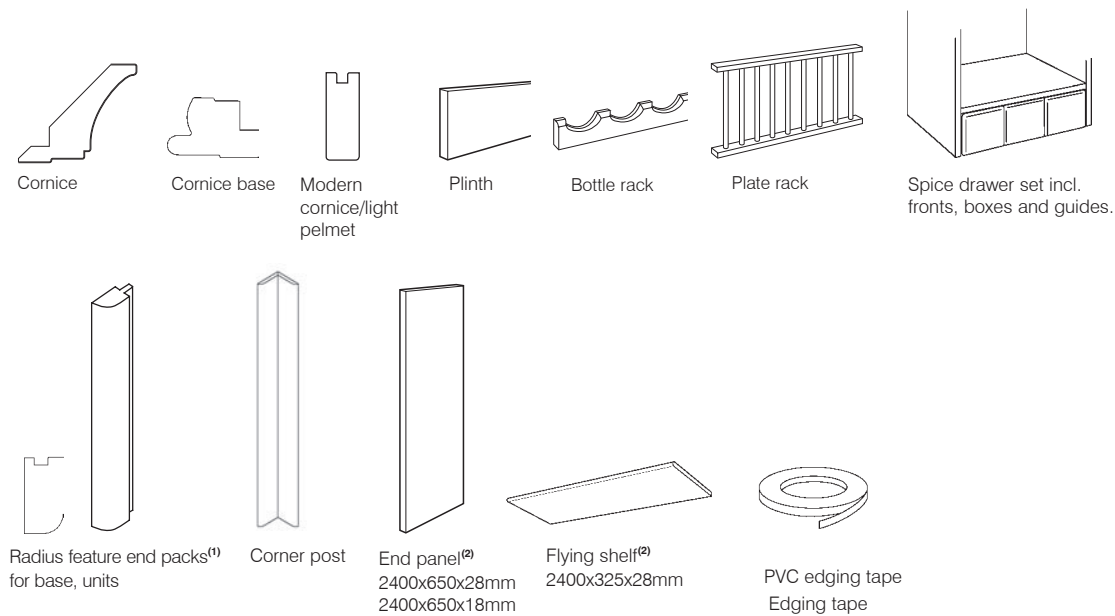

All doors and accessories illustrated are available in each Scope finish, unless otherwise marked.

Suggested co-ordinating mfc board

Scope Beech	Egger H1582, Finsa 45A, Hornitex NH74, Pfliederer R5304, Pfliederer R5542, Kronospan D0391, Kronospan D1639, Depalor EH972, Sonae M967, Unilin Decor H523.
Scope Calvados	Egger H1950, Finsa 42, Kronospan D663, Sonae M956, Pfliederer 5183.
Scope Ivory	Egger U108, Hornitex C349, Depalor EU317, Sonae L1057, Thermopal U116, Pfliederer U1365, Finsa 76B, Kronospan U514, Kronospan U9569.
Scope Montana Oak	Egger H1342, Caberdecor W310, Caberdecor W348, Kronospan D1929, Pfliederer R4215, Sonae M963, Unilin decor H308.
Scope Maple	Egger H1727, Egger H1521, Kronospan D9745, Kronospan D1747, Sonae M973, Sonae M516, Finsa 44A, Pfliederer R5212.
Scope Walnut	Egger H3703, Kronospan D726, Caberdecor W991, Finsa 94A, Unilin Decor H561.

Door material type - foil, except Scope Ivory which is vinyl.

Notes

- Drawer fronts can be supplied as 1 piece slab or 3 piece option
- Base corner door solution available in this range. See page 1.89 for further details
- Corner posts supplied in component form

⁽¹⁾ Registered design 3009485

⁽²⁾ For end panel specification, please refer to door range page in the price list